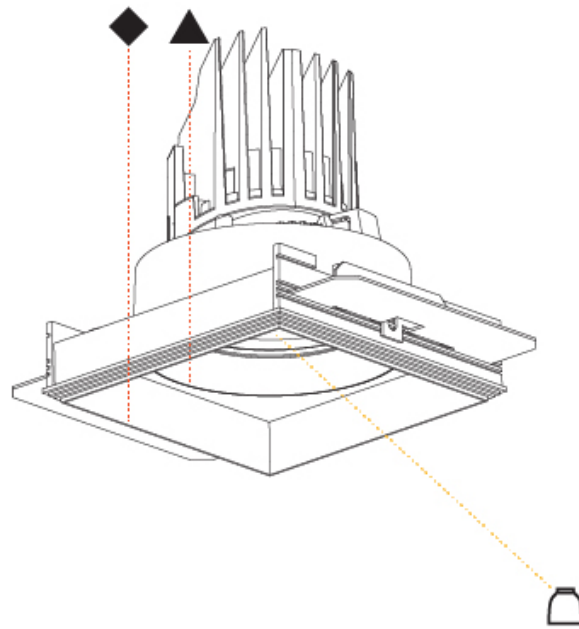

#### PHYSICAL

Shape: Square  
 Diameter (mm): 95  
 Diameter (in): 3 3/4  
 Length (mm): 106  
 Length (in): 4 1/16  
 Width (mm): 106  
 Width (in): 4 1/16  
 Height (mm): 134  
 Height (in): 5 1/4  
 Ceiling Thickness (mm): 10 / 12.5 / 15 / 25  
 Ceiling Thickness (in): 3/8 or 1/2 or 9/16 or 1  
 Min. Recessing Depth (mm): 150  
 Min. Recessing Depth (in): 5 7/8  
 Light Distribution: Adjustable / Downlight  
 Weight (kg): 0.655  
 Weight (lbs): 1.44  
 Fixture Finish: SSR / BKV / CWI / CRY / HAB / LAG / UFT / ITA / RUA / RUR / MIC / FTG / MYG / TWT / LOD / PUS / FRO / FUP / KIA / POP / BLS / SPG / MEY / GOH / GUM / CHC / COM / ABZ / JAG / OBR / MOS / ROR  
 Fixture Material: Aluminum Die Cast  
 Cut-out Measurements: 120mm / 4 3/4" x 120mm / 4 3/4"  
 Upon Request: Unique Ceiling Thickness

## BIONIQ SQUARE ADJUSTABLE TRIMLESS

A37887-

PROJECT

TYPE

SPECIFIER

QUANTITY

DATE

PROJECT \_\_\_\_\_  
 TYPE \_\_\_\_\_  
 SPECIFIER \_\_\_\_\_  
 QUANTITY \_\_\_\_\_  
 DATE \_\_\_\_\_