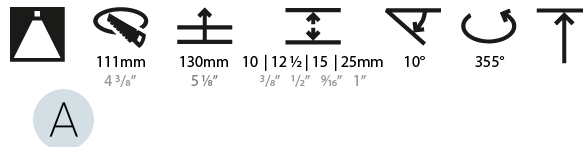

ELECTRICAL

Lamp Type: LED (Zhaga Standard)
Input Wattage (W): 15.5
Total Output Wattage (W): 14.5
Dimming: Tri-Mode (Non-Dimming and Phase Dimming (120Vac only) and 0-10V Dimming)
Driver Included: No
Driver Location: Recessed Housing
Driver Type: Constant Current - Universal
Driver Class: Class 2
Housing: See components
Input Voltage (V): 120 - 277
Constant Current (MA): 500

LED

Number of LEDs: 1
Color Temperature (°K): 2700 / 3000 / 3500 / 4000
Max. Delivered Lumen (lm): 940 / 980 / 1029 / 1050
Nominal Lumen (lm): 1386 / 1438 / 1511 / 1542
CRI: >90 CRI
Efficiency (%): 87.9 / 88.4 / 87.9
Lamp Life (hrs): 50000
Upon Request: RGB-W Tunable White Special Color Temperature Special LED

OPTICAL

Reflector: 20 / 40 / 60
Adjustability: Rotational 355°; Tilt 10°
Upon Request: Special Beam Angles

RATINGS AND CERTIFICATIONS

Zaneen Group Inc. © 2024, T 1800-388-3382, F 416-247-9319, www.zaneen.com
Certified By: Certified for North American Standards
Available for International specifications by adding "INT" at the end of the existing Model #. For assistance on 'custom' specifications, contact zteam@zaneen.com.
IP Rating: IP20
If a conflict occurs to supply the best product, we reserve the right to change specifications or materials without notice. The most recent specification sheets are found at zaneen.com